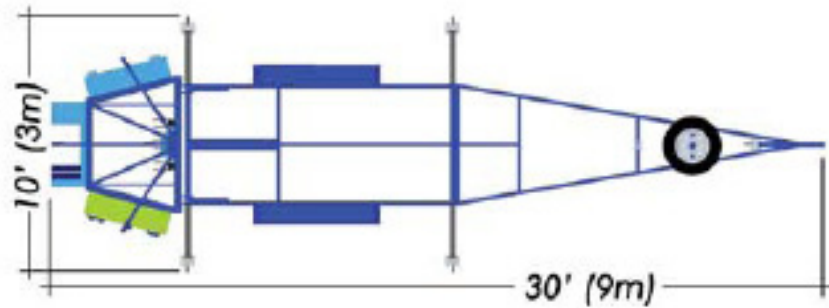

SPECTRUM

SPORTS  INT'L

KLIME WALZ

mobile edition

A premium climbing experience for the mobile operator

SPECS:

- 3-Climber
- 24' (7.3m) Tall
- 3 Climbing Challenges
- Auto-Belay Systems
- Fiberglass Construction
- 35mph Wind Rating
- Dual-axle Trailer
- Powder Coat Steel
- Aluminum Fenders
- 5900 lb (2676 kg)
- 2-5/16" Ball Coupler
- 7-Prong Electrical Plug
- Electric Brakes