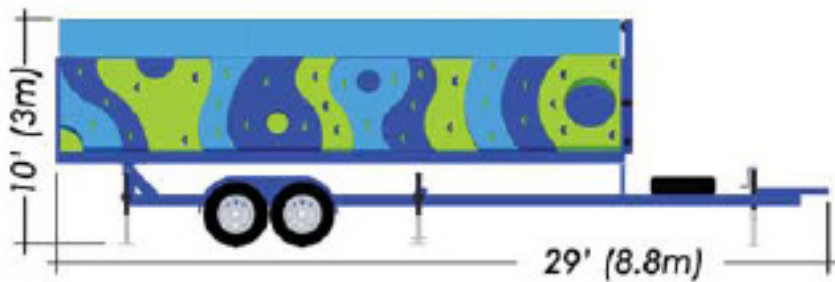

SPECTRUM

SPORTS  INT'L

KLIME WALZ

mobile edition

A premium climbing experience for the mobile operator

SPECS:

- 3-Climber
- 24' (7.3m) Tall
- 3 Climbing Challenges
- Auto-Belay Systems
- Fiberglass Construction
- 35mph Wind Rating
- Dual-axle Trailer
- Powder Coat Steel
- Aluminum Fenders
- 5900 lb (2676 kg)
- 2-5/16" Ball Coupler
- 7-Prong Electrical Plug
- Electric Brakes