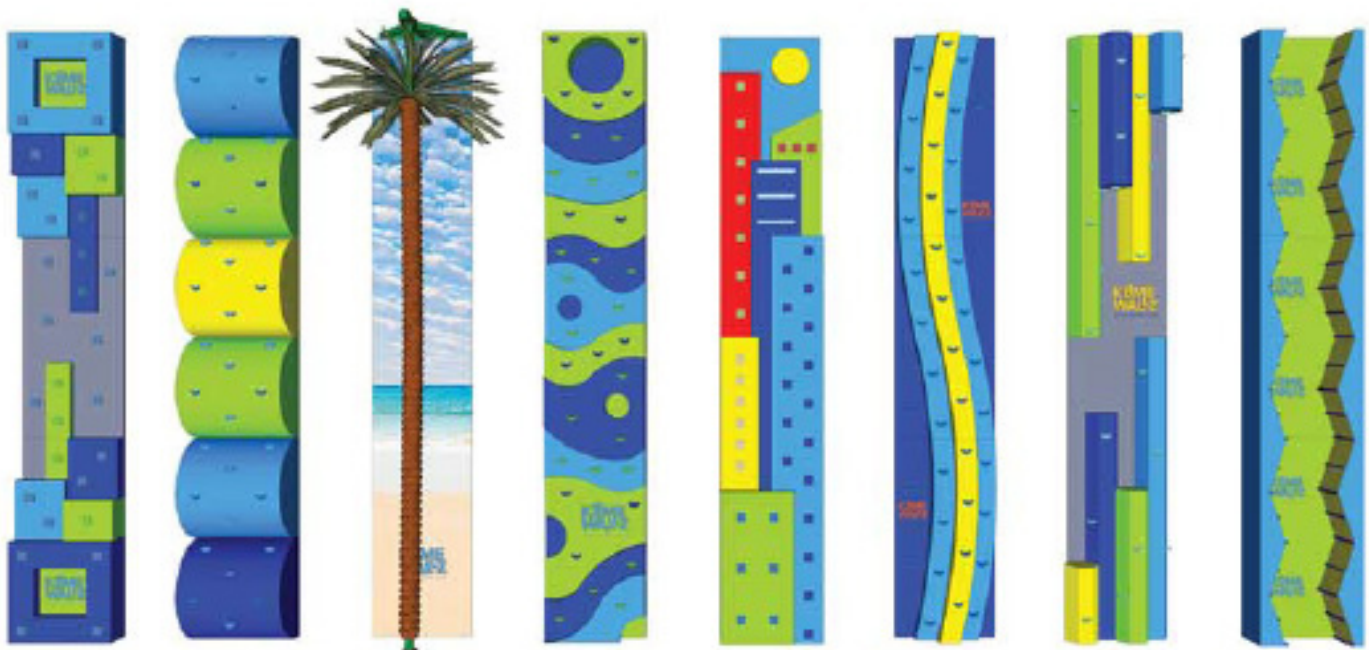

SPECTRUM

SPORTS  INT'L

KLIME WALZ

mobile edition

A premium climbing experience for the mobile operator

SPECS:

- 3-Climber
- 24' (7.3m) Tall
- 3 Climbing Challenges
- Auto-Belay Systems
- Fiberglass Construction
- 35mph Wind Rating
- Dual-axle Trailer
- Powder Coat Steel
- Aluminum Fenders
- 5900 lb (2676 kg)
- 2-5/16" Ball Coupler
- 7-Prong Electrical Plug
- Electric Brakes

Build Your Own Adventure™ - choose your favorite 3 challenges for your climbing wall.